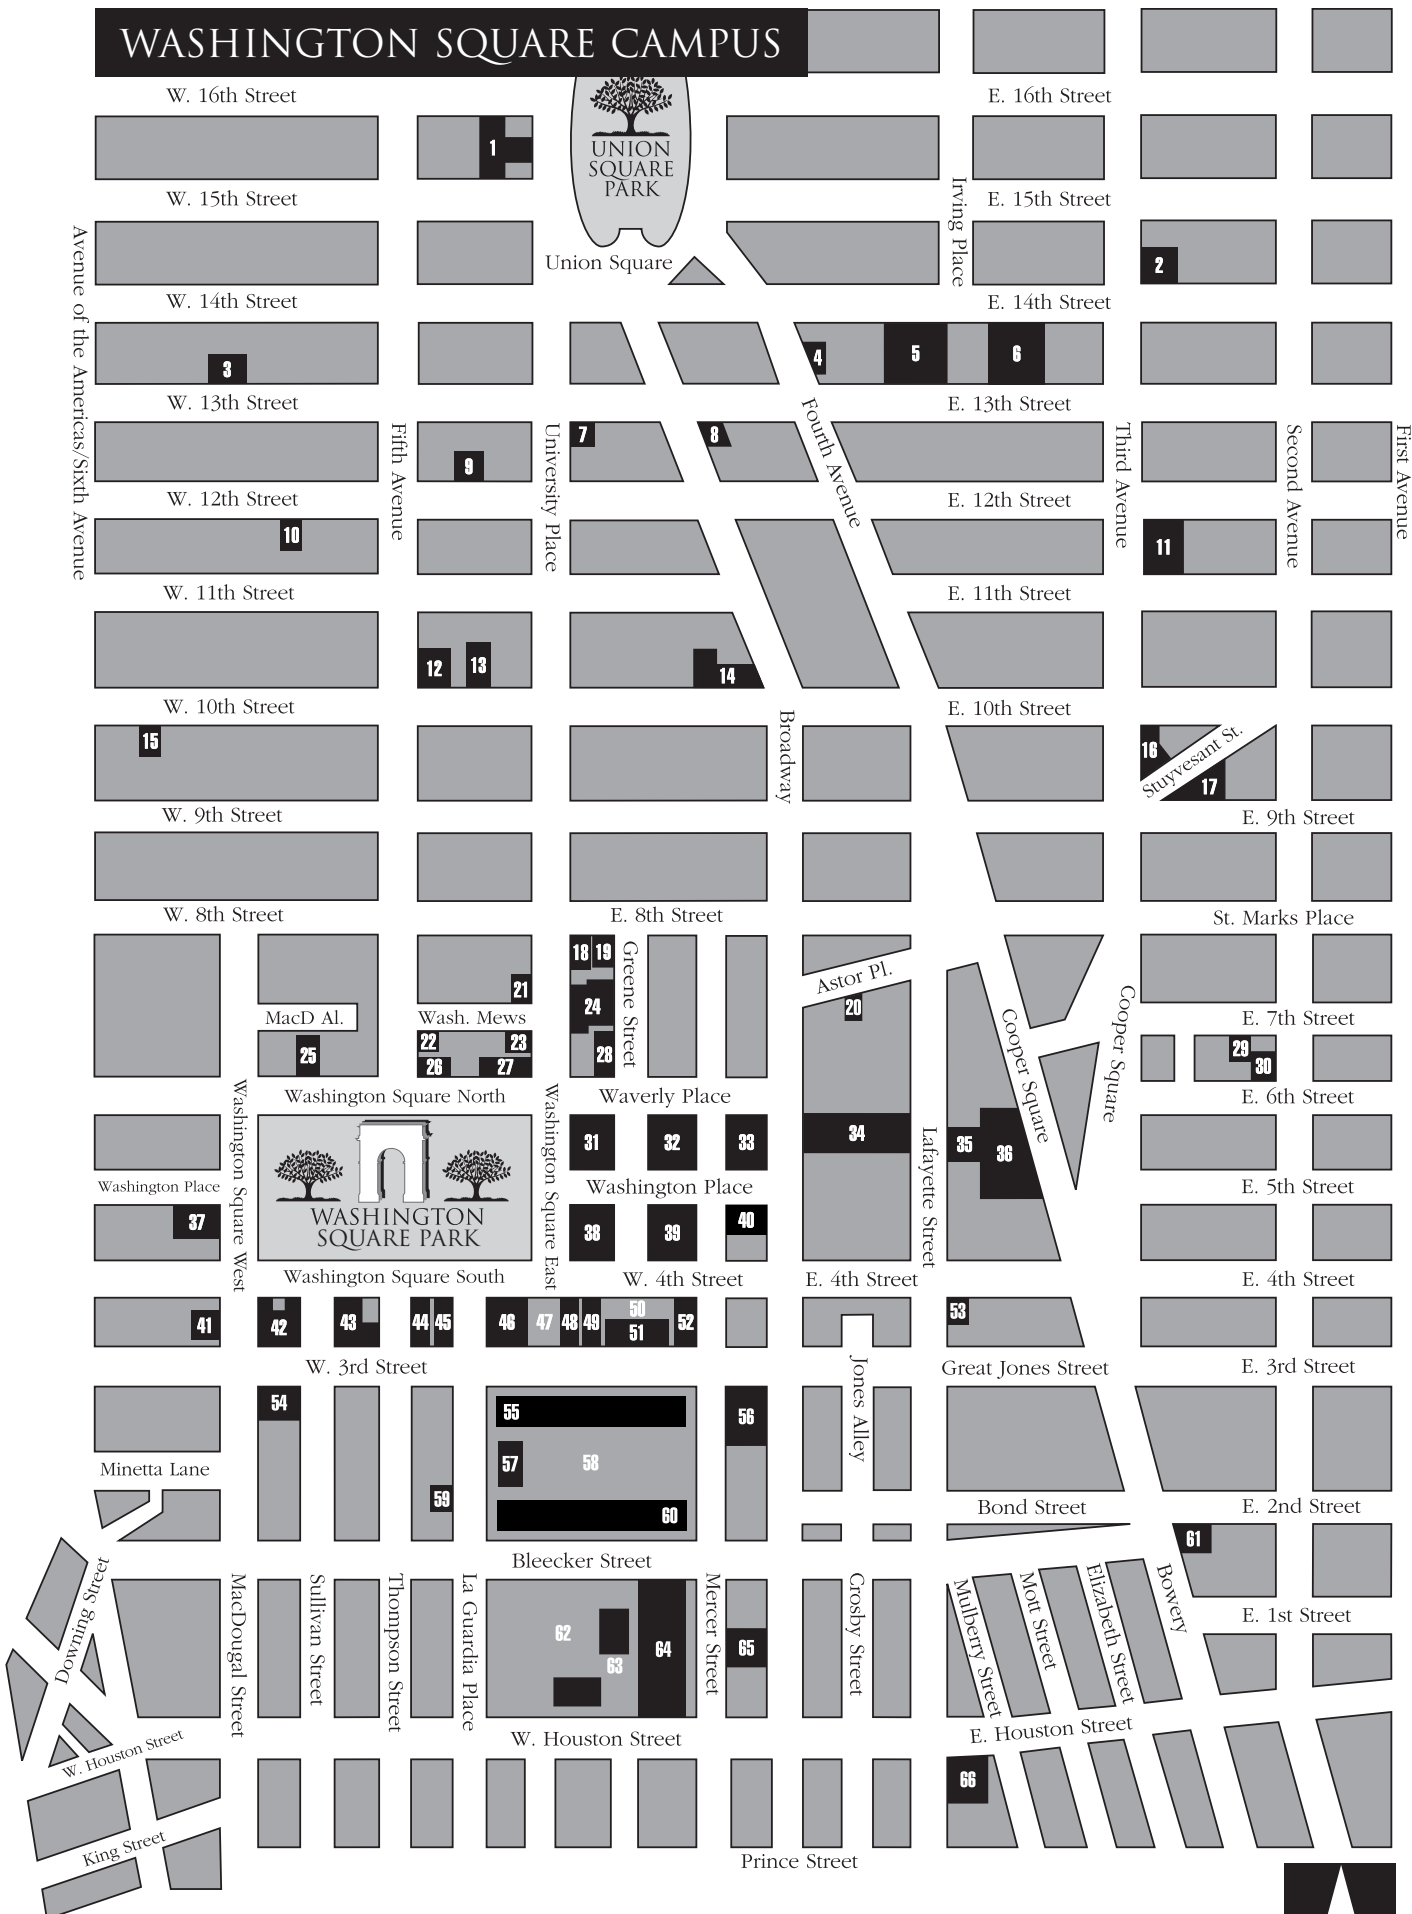

WASHINGTON SQUARE CAMPUS